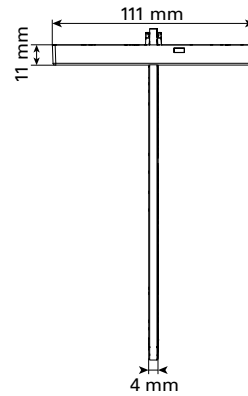

NexiTech LED IP40
Panel ISO Lite

1

NexiTech LED

2

NexiTech LED

Cabling instructions

See NexiTech LED, 2

3