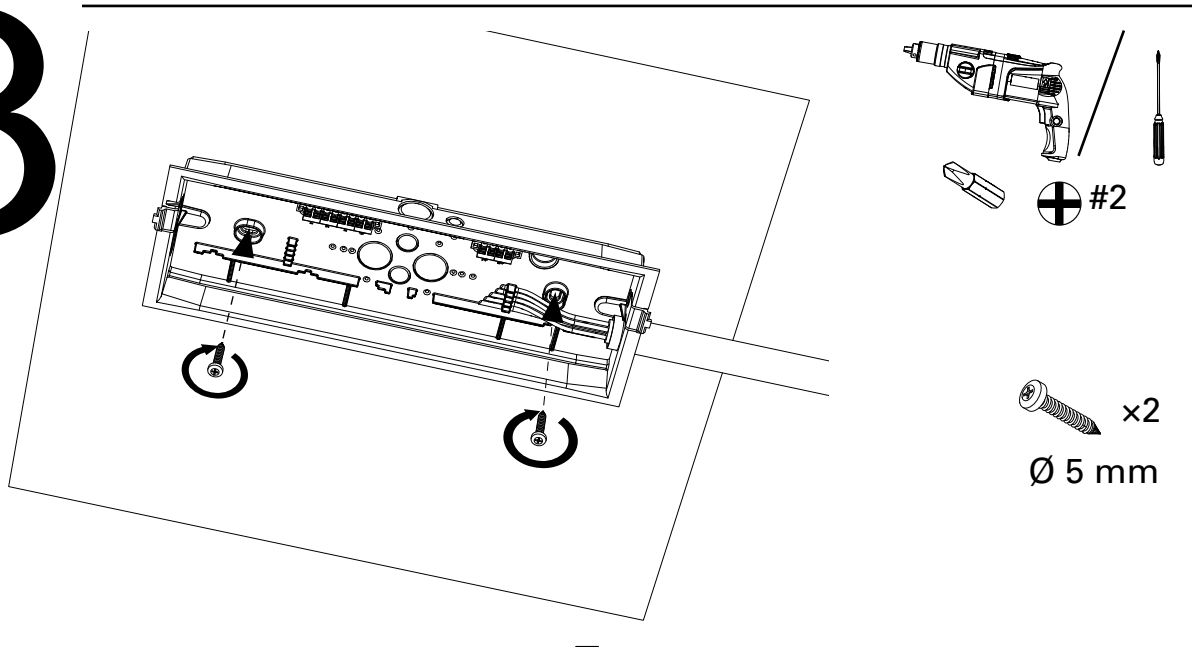

NexiTech LED IP40
Panel ISO Lite

1

NexiTech LED

2

NexiTech LED

Cabling instructions

See NexiTech LED, 2

3