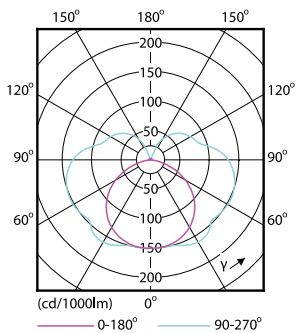

LED Lamps, CorePro R7S 118mm 14-100W / 830 D